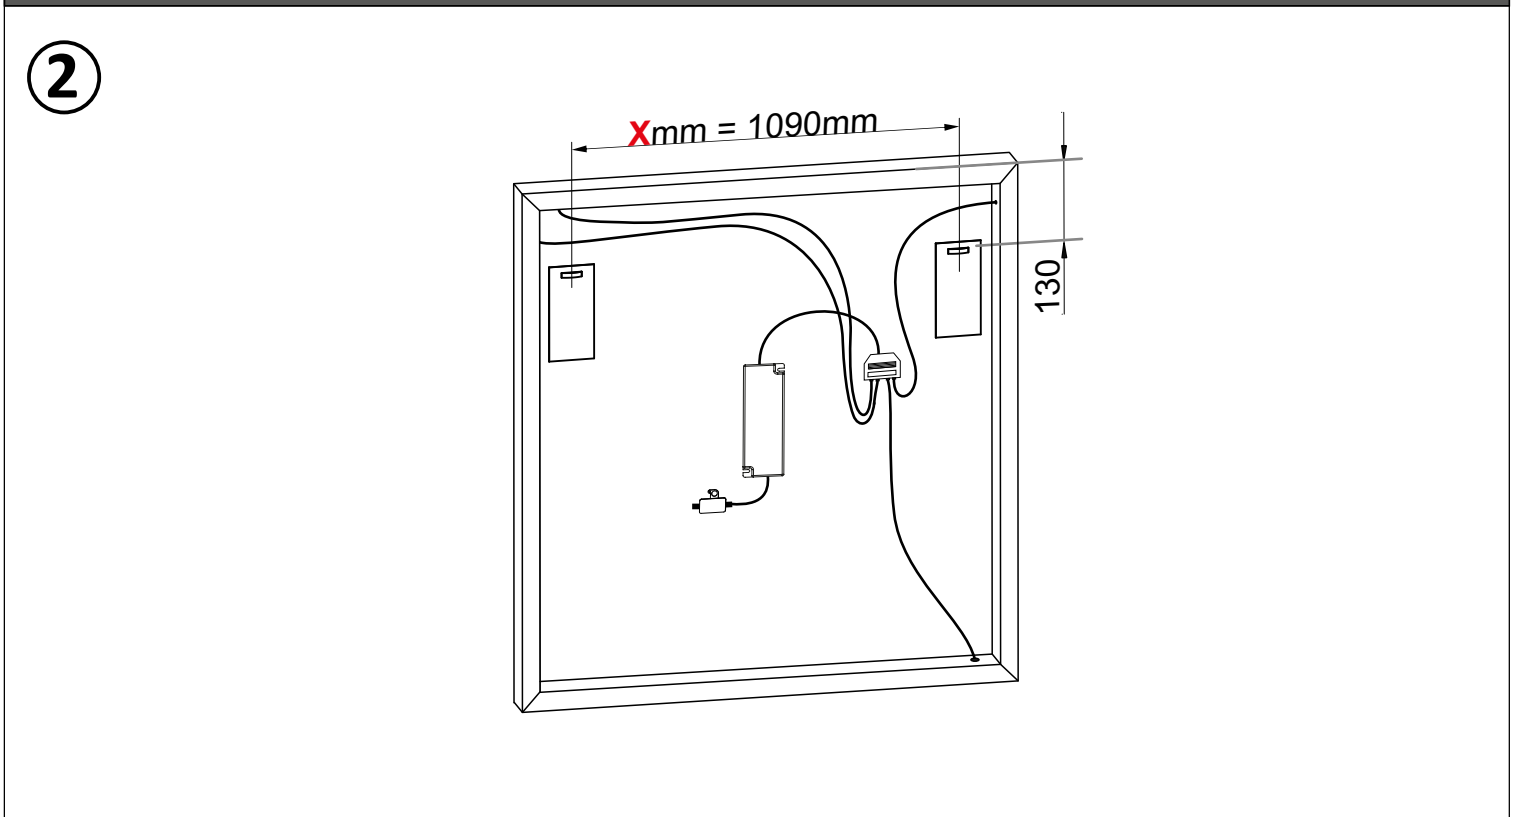

ALICE 120

 6500K 560 lm A	CE	IP21	LED		
	ON/OFF 15 000	 30 000h	 ≤1s		 1234x634x30 MIRROR: 1200x600
	kWh/1000h 18,0	IN : 230V~50Hz; OUT LED : 12VDC MAX 16,4W			

Montować tylko w strefie 3 | Mount only in zone 3 | Nur in Zone 3 montieren

ALICE 120

 6500K 560 lm A	CE	IP21	LED		
	ON/OFF 15 000	 30 000h	 <1s		 1234x634x30 MIRROR: 1200x600
	kWh/1000h 18,0	IN : 230V~50Hz; OUT LED : 12VDC MAX 16,4W			

ALICE 120

	6500K	ON OFF		LED		
	560 lm	15 000	30 000h			1234x634x30 MIRROR: 1200x600
	A	kWh/1000h 18,0	IN : 230V~50Hz; OUT LED : 12VDC MAX 16,4W			