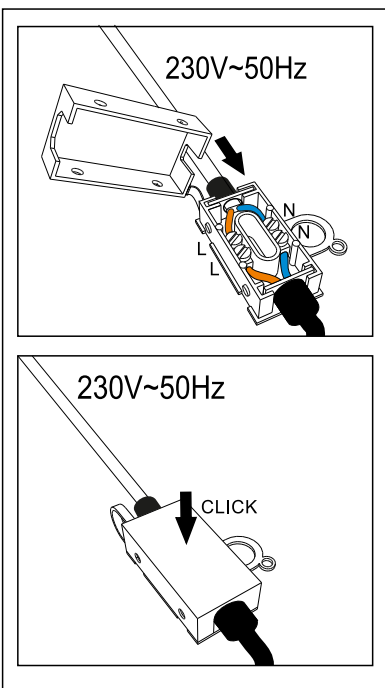

ALICE 120

 6500K 560 lm A	CE	IP21	LED		
	ON/OFF 15 000	 30 000h	 ≤1s		 1234x634x30 MIRROR: 1200x600
	kWh/1000h 18,0	IN : 230V~50Hz; OUT LED : 12VDC MAX 16,4W			

Montować tylko w strefie 3 | Mount only in zone 3 | Nur in Zone 3 montieren

ALICE 120

 6500K 560 lm A	CE	IP21	LED		
	ON/OFF 15 000	 30 000h	 <1s		 1234x634x30 MIRROR: 1200x600
	kWh/1000h 18,0	IN : 230V~50Hz; OUT LED : 12VDC MAX 16,4W			

ALICE 120

	6500K	ON OFF		LED		
	560 lm	15 000	30 000h			1234x634x30 MIRROR: 1200x600
	A	kWh/1000h 18,0	IN : 230V~50Hz; OUT LED : 12VDC MAX 16,4W			