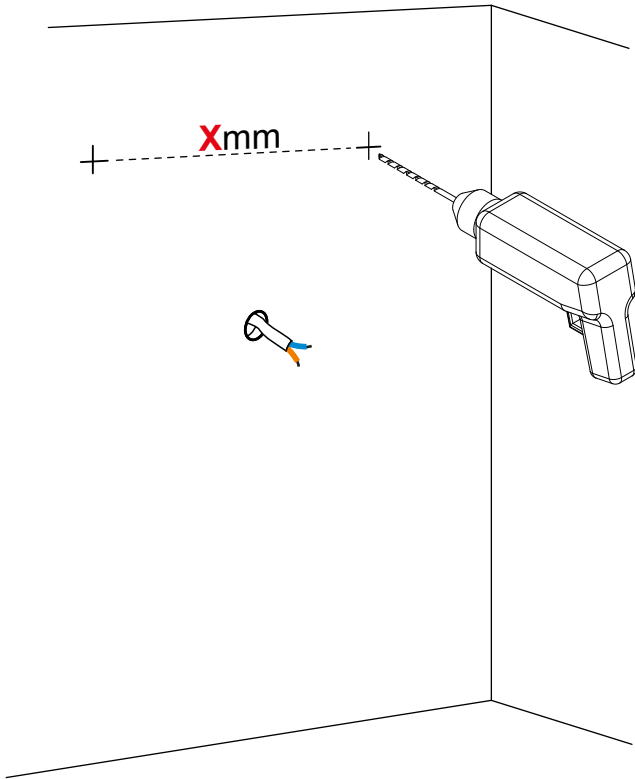

ALICE 120

 6500K 560 lm A	CE	IP21	LED		
	ON/OFF 15 000	 30 000h	 ≤1s		 1234x634x30 MIRROR: 1200x600
	kWh/1000h 18,0	IN : 230V~50Hz; OUT LED : 12VDC MAX 16,4W			

Montować tylko w strefie 3 | Mount only in zone 3 | Nur in Zone 3 montieren

ALICE 120

 6500K 560 lm A	CE	IP21	LED		
	ON/OFF 15 000	 30 000h	 <1s		 1234x634x30 MIRROR: 1200x600
	kWh/1000h 18,0	IN : 230V~50Hz; OUT LED : 12VDC MAX 16,4W			

ALICE 120

	6500K	ON OFF		LED		
	560 lm	15 000	30 000h			1234x634x30 MIRROR: 1200x600
	A	kWh/1000h 18,0	IN : 230V~50Hz; OUT LED : 12VDC MAX 16,4W			