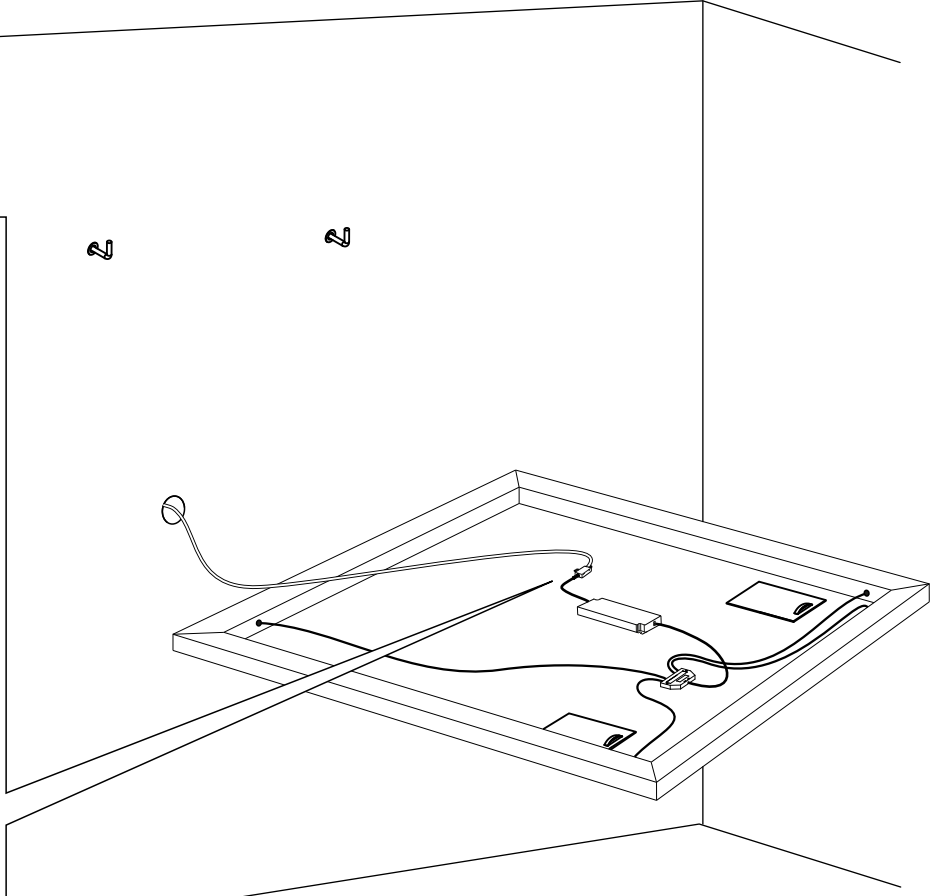

ALICE 120

 6500K 560 lm A	CE	IP21	LED		
	ON/OFF 15 000	 30 000h	 ≤1s		 1234x634x30 MIRROR: 1200x600
	kWh/1000h 18,0	IN : 230V~50Hz; OUT LED : 12VDC MAX 16,4W			

Montować tylko w strefie 3 | Mount only in zone 3 | Nur in Zone 3 montieren

ALICE 120

 6500K 560 lm A	CE	IP21	LED		
	ON/OFF 15 000	 30 000h	 <1s		 1234x634x30 MIRROR: 1200x600
	kWh/1000h 18,0	IN : 230V~50Hz; OUT LED : 12VDC MAX 16,4W			

ALICE 120

	6500K	ON OFF		LED		
	560 lm	15 000	30 000h			1234x634x30 MIRROR: 1200x600
	A	kWh/1000h 18,0	IN : 230V~50Hz; OUT LED : 12VDC MAX 16,4W			