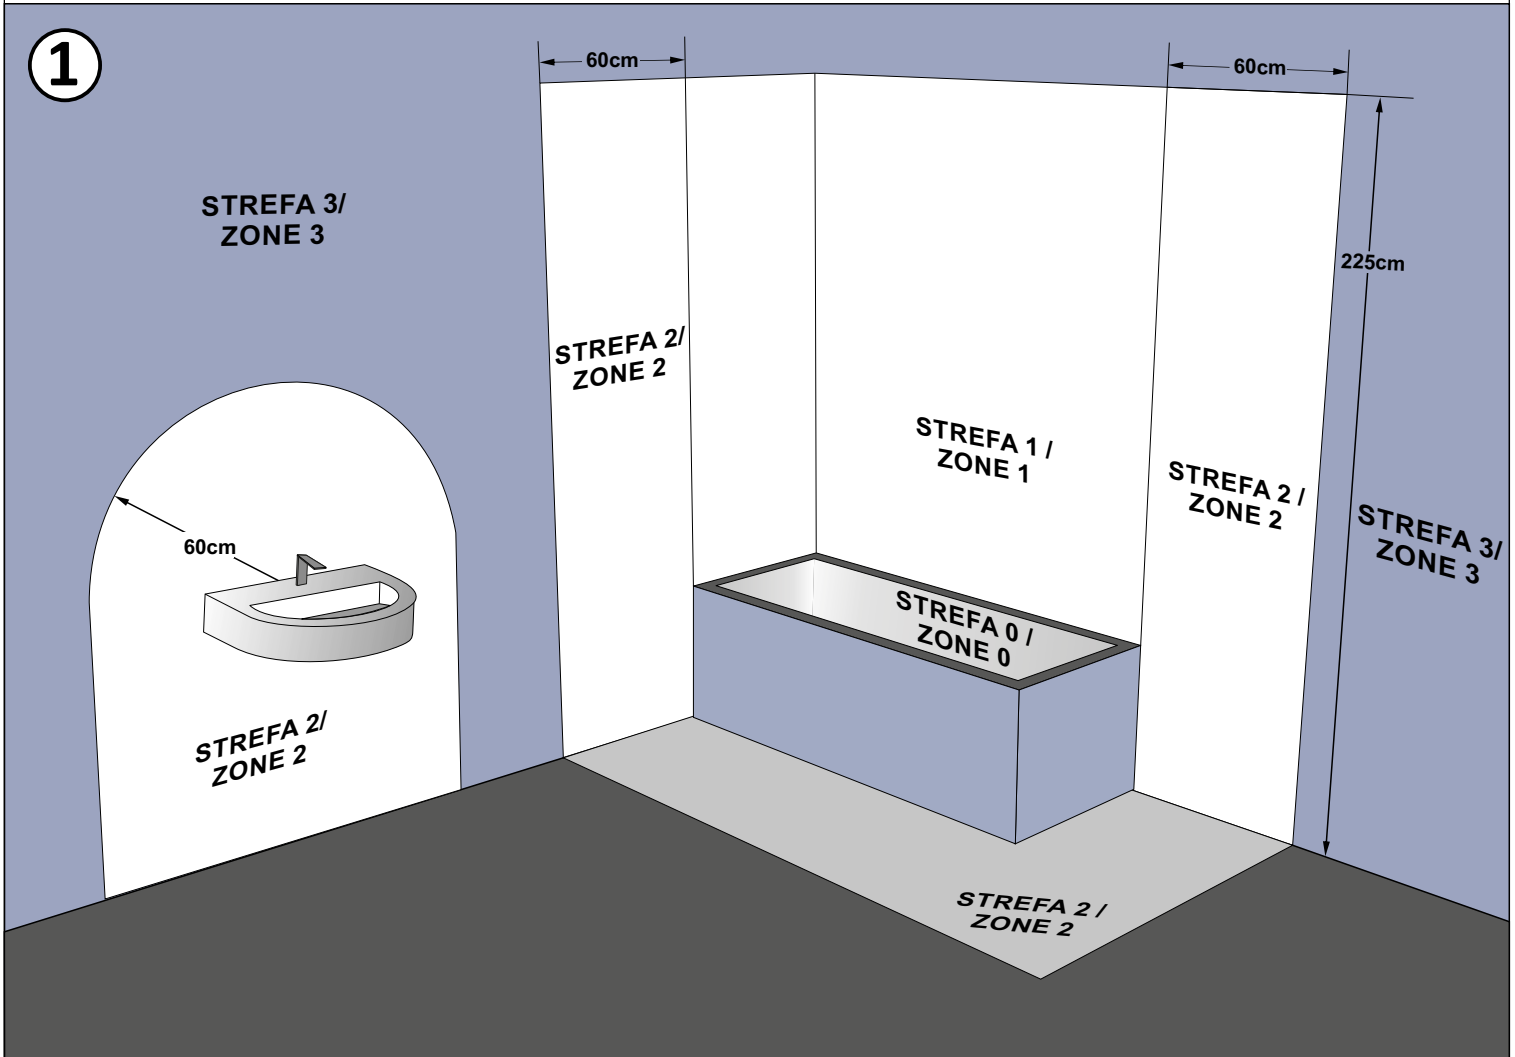

ALICE 120

 6500K 560 lm A	CE	IP21	LED		
	ON/OFF 15 000	 30 000h	 ≤1s		 1234x634x30 MIRROR: 1200x600
	kWh/1000h 18,0	IN : 230V~50Hz; OUT LED : 12VDC MAX 16,4W			

Montować tylko w strefie 3 | Mount only in zone 3 | Nur in Zone 3 montieren

ALICE 120

 6500K 560 lm A	CE	IP21	LED		
	ON/OFF 15 000	 30 000h	 <1s		 1234x634x30 MIRROR: 1200x600
	kWh/1000h 18,0	IN : 230V~50Hz; OUT LED : 12VDC MAX 16,4W			

ALICE 120

	6500K	ON OFF		LED		
	560 lm	15 000	30 000h			1234x634x30 MIRROR: 1200x600
	A	kWh/1000h 18,0	IN : 230V~50Hz; OUT LED : 12VDC MAX 16,4W			