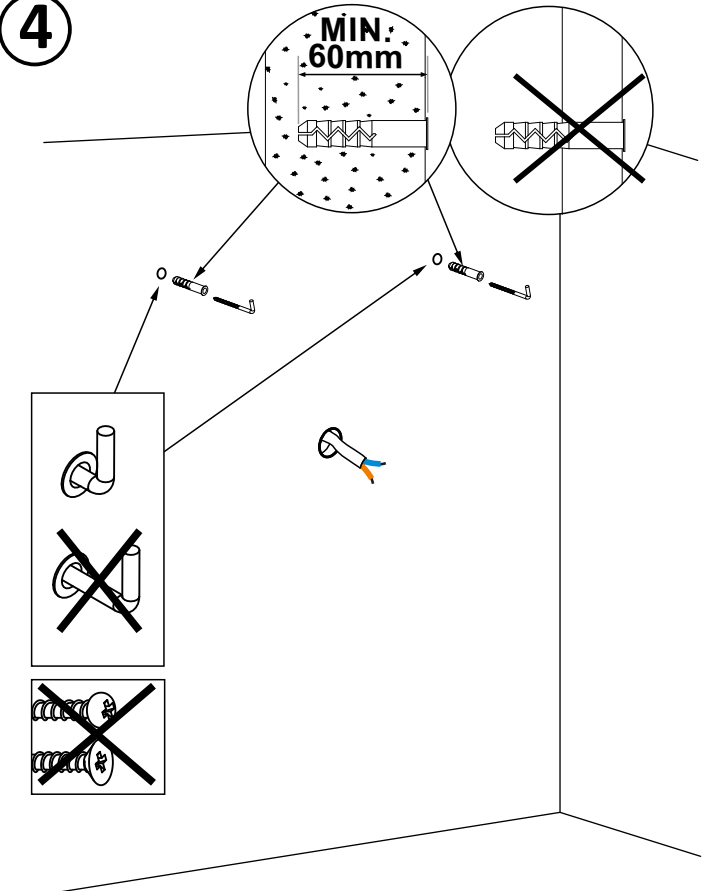

ALICE 120

 6500K 560 lm A	CE	IP21	LED		
	ON/OFF 15 000	 30 000h	 ≤1s		 1234x634x30 MIRROR: 1200x600
	kWh/1000h 18,0	IN : 230V~50Hz; OUT LED : 12VDC MAX 16,4W			

Montować tylko w strefie 3 | Mount only in zone 3 | Nur in Zone 3 montieren

ALICE 120

 6500K 560 lm A	CE	IP21	LED		
	ON/OFF 15 000	 30 000h	 <1s		 1234x634x30 MIRROR: 1200x600
	kWh/1000h 18,0	IN : 230V~50Hz; OUT LED : 12VDC MAX 16,4W			

ALICE 120

	6500K	ON OFF		LED		
	560 lm	15 000	30 000h			1234x634x30 MIRROR: 1200x600
	A	kWh/1000h 18,0	IN : 230V~50Hz; OUT LED : 12VDC MAX 16,4W			